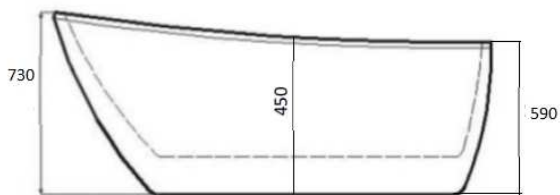

Hilton 1740

1740 x 710 x 730

- BHHY416
- 40mm plug and waste not included
- 150mm void under bath for plumbing and concealed adjustable legs (included)
- No flexi pipe or overflow available
- Double skinned acrylic (total 6mm)
- Single moulded design
- 10 years warranty
- Gloss finish
- 30mm pencil round edge