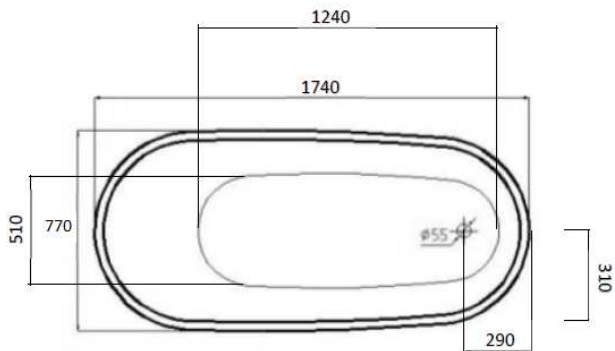

Hilton 1740

1740 x 710 x 730

- BHHY416
- 40mm plug and waste not included
- 150mm void under bath for plumbing and concealed adjustable legs (included)
- No flexi pipe or overflow available
- Double skinned acrylic (total 6mm)
- Single moulded design
- 10 years warranty
- Gloss finish
- 30mm pencil round edge