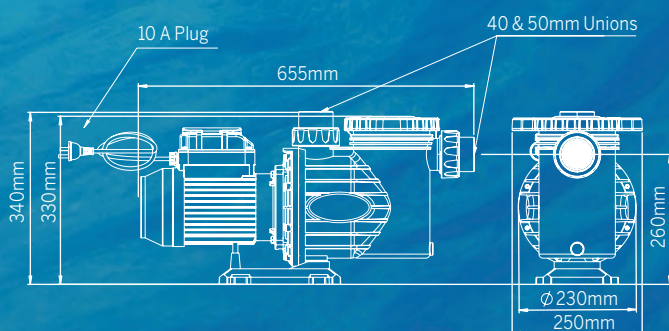

Product Specifications

MODEL	CODE	HP	VOLTAGE	MOTOR TYPE	kW RATING	AMP
Supra ECO 3	WP000209	1.0	240	FIXED 3 SPEED	0.975	6.5
Supra ECO VS	WP000210	1.0	240	VARIABLE	0.975	6.5