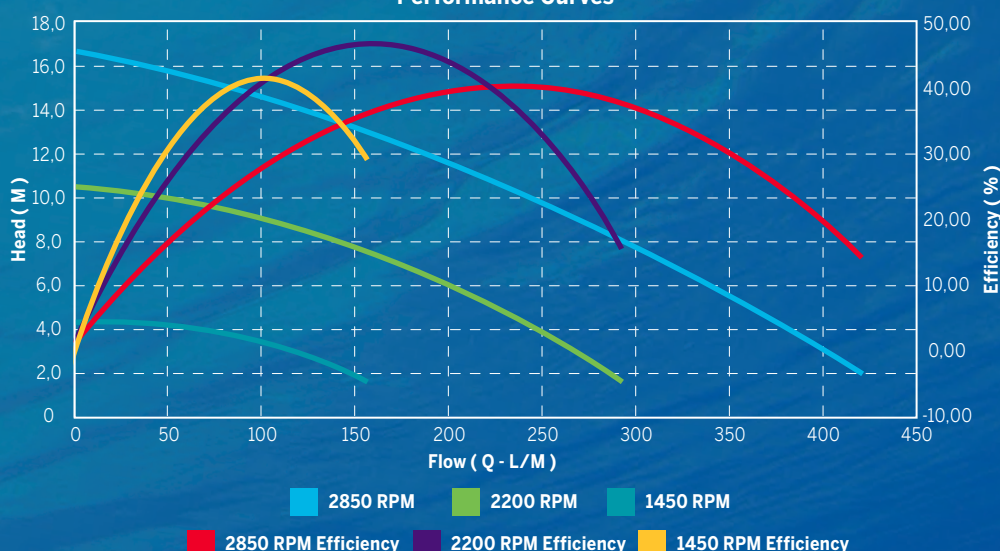

Performance Curves

Baracuda® After Sales Support
Phone: 1300 784 423
www.baracuda.com.au

BARACUDA®

Every backyard swimmer matters to us. Every diver, splasher, paddler, and wader. Baracuda delivers simple and easy clean, so every Australian pool owner gets the most enjoyment from their pool.