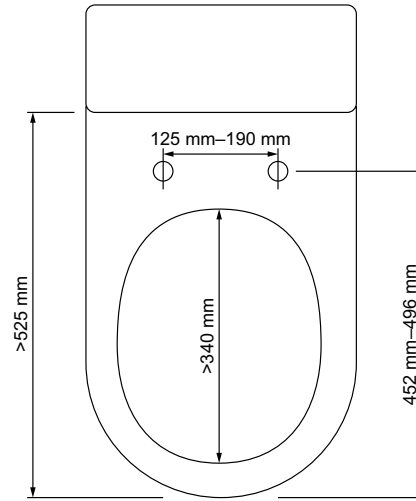

TOILET SUITE COMPATIBILITY

Dimensions in millimetres (mm) and subject to manufacturing tolerances

evekare™

Smart Bidet Toilet Seat

Soft-closing heated seat

Item Number: EVK-0994-MCE

- 518 mm L x 392 mm W x 128 mm H
- Four cleaning modes: posterior, feminine, swing and massage
- Air dryer function
- Anti-bacterial coating
- Self-cleaning nozzles
- Integrated deodoriser
- Wireless remote control